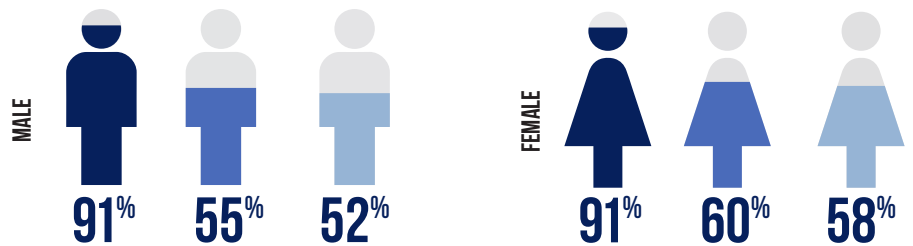

PHI THETA KAPPA
HONOR SOCIETY

STUDENT SUCCESS PROFILE

Success Rate, for all three groups, represents the percent of students completion of a degree of any kind, added to the percent of students still enrolled and persisting at the end of six years.

- Students who are members of Phi Theta Kappa Honor Society.
- Students with a GPA of 3.5 or higher within their first year at community college.
- Students who begin their education at a community college.

BY PELL GRANT

BY GENDER

BY ETHNICITY

* Sample sizes were not adequate to interpret at the +5% error rate.

TOTAL SUCCESS RATE

Source: National Student Clearinghouse Degree Completion/Transfer Verification. National Student Clearinghouse Current Term Enrollment Report. U.S. Department of Education, National Center for Education Statistics, 2012/17 Beginning Postsecondary Students Longitudinal Study (BPS:12/17). Note: Phi Theta Kappa membership data based on cohort analysis for 2013-2017. Phi Theta Kappa data regarding Pell and non-Pell based on cohort analysis for 2000-2010 to achieve valid sample sizes. Please email any questions or inquiries to institutional.research@ptk.org.