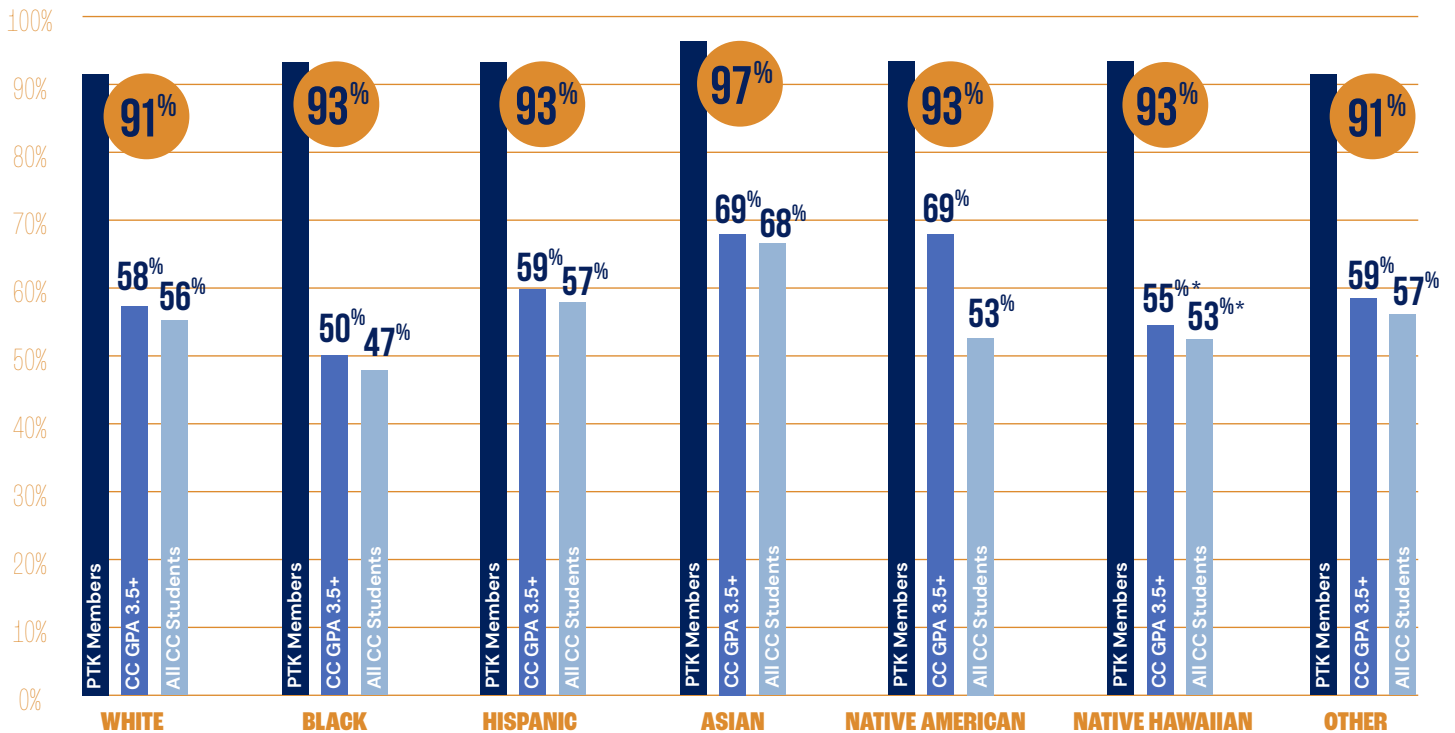

BY ETHNICITY

* Sample sizes were not adequate to interpret at the +5% error rate.